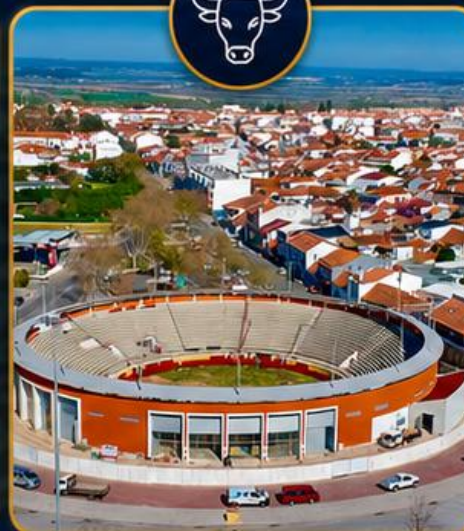

ALMEIRIM

A LAND OF TRADITION, CULTURE AND NATURE

EUROPEAN SHOBU IPPON
KARATE LEAGUE FOR CLUBS

THE WONDERS OF ALMEIRIM

JARDIM PRINCIPAL

A charming and historic garden in the heart of the city, ideal for relaxation and leisure.

PARQUE DAS TÍLIAS

A green lung in the heart of the city, ideal for leisure, family moments and contact with nature.

CITY OF ALMEIRIM

A city with deep roots in history, hospitality and a strong connection to its people.